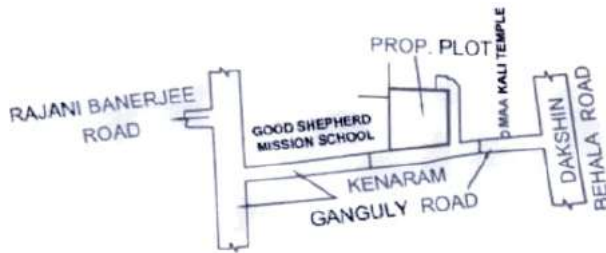

**Location Map of the proposed project Baniestate-5 situated Premises no-37/1
Ram Narayan Mukherjee Road Ward No-127(mailing address 8 Ram Naryan
RoadMujherjee Road,PS-Thakurpukur) Kolkata-700061**

**Longitude-88.24.07
Latitude-22.39.56**

LOCATION PLAN

SCALE = 1:4000

Sunil Kumar Pal

Rrgd. Planner of K.M.C.
L.B.S. :- 1/1166

SIGN. OF L.B.S.